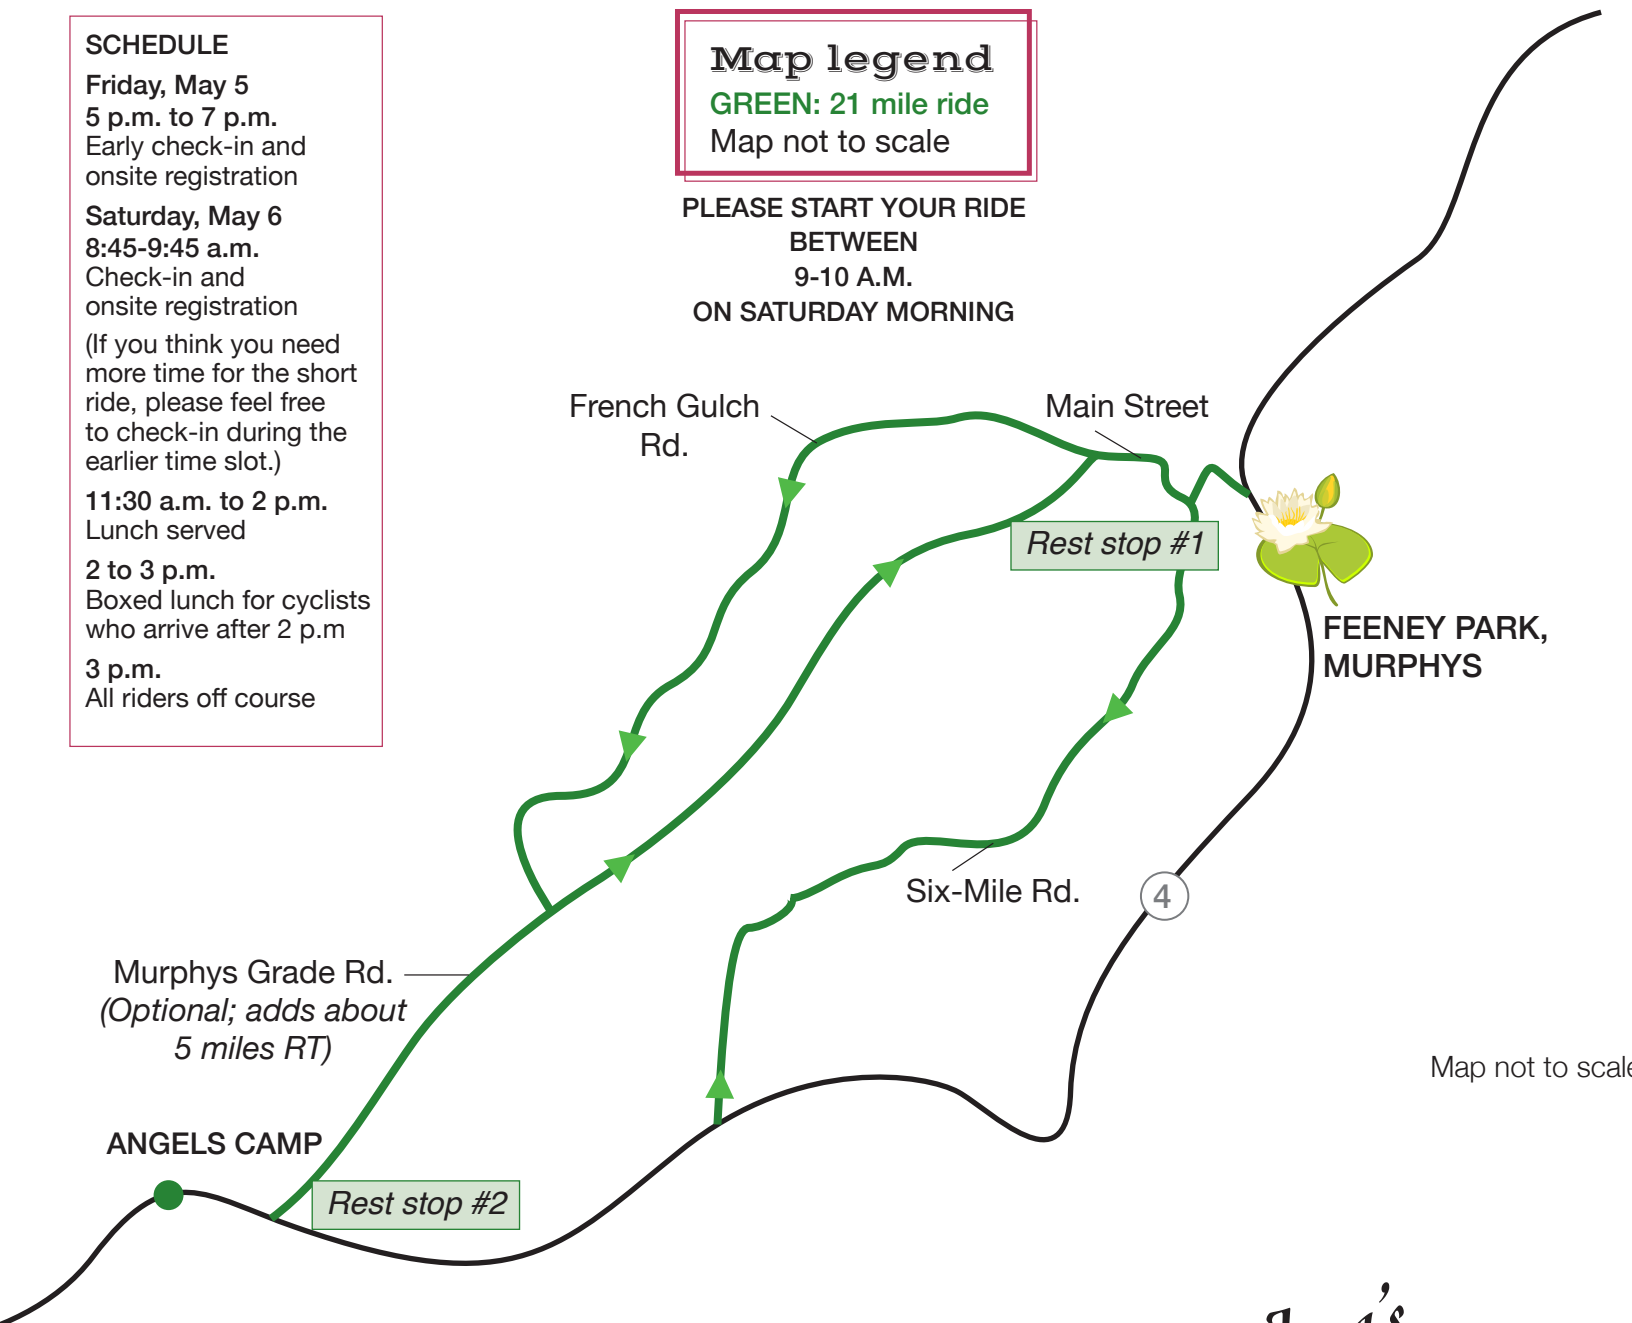

SCHEDULE

Friday, May 5

5 p.m. to 7 p.m.

Early check-in and onsite registration

Saturday, May 6

8:45-9:45 a.m.

Check-in and onsite registration

(If you think you need more time for the short ride, please feel free to check-in during the earlier time slot.)

11:30 a.m. to 2 p.m.

Lunch served

2 to 3 p.m.

Boxed lunch for cyclists who arrive after 2 p.m.

3 p.m.

All riders off course

Map legend

GREEN: 21 mile ride

Map not to scale

PLEASE START YOUR RIDE
BETWEEN
9-10 A.M.
ON SATURDAY MORNING

Mr. Frog's Wild Ride is one of Feeney Park's biggest fundraisers. Thank you! Your contributions support the park and literally keep the lights on.